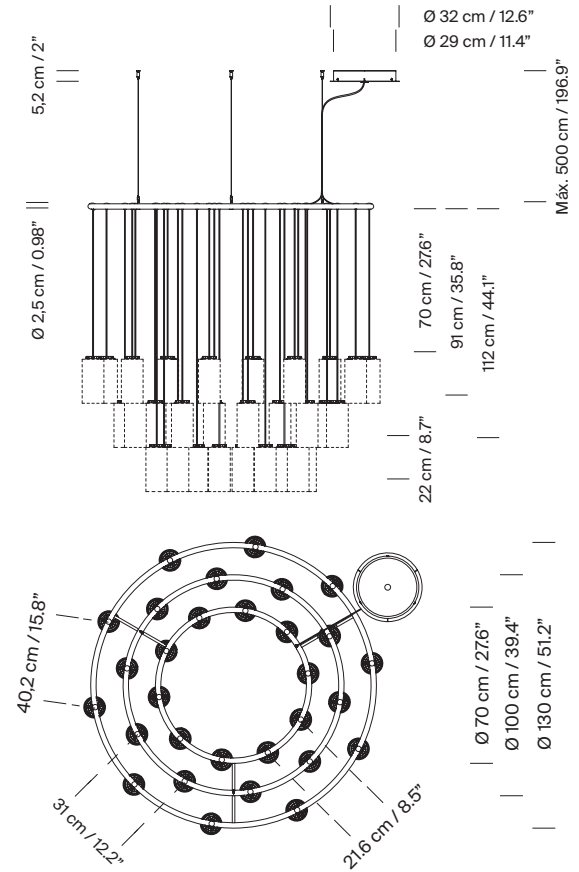

(A)  $\varnothing$  100 cm / 39.4" for 20 lampshades

(B)  $\varnothing$  130cm / 51.2" for 30 lampshades

(C)  $\varnothing$  160 cm / 63" for 40 lampshades

Adjustable black metallic circular canopy + equipment.

## Model A: Cirio Chandelier S

Direct cable to canopy

Direct cable to ceiling

## Model B: Cirio Chandelier M

Direct cable to canopy

Direct cable to ceiling