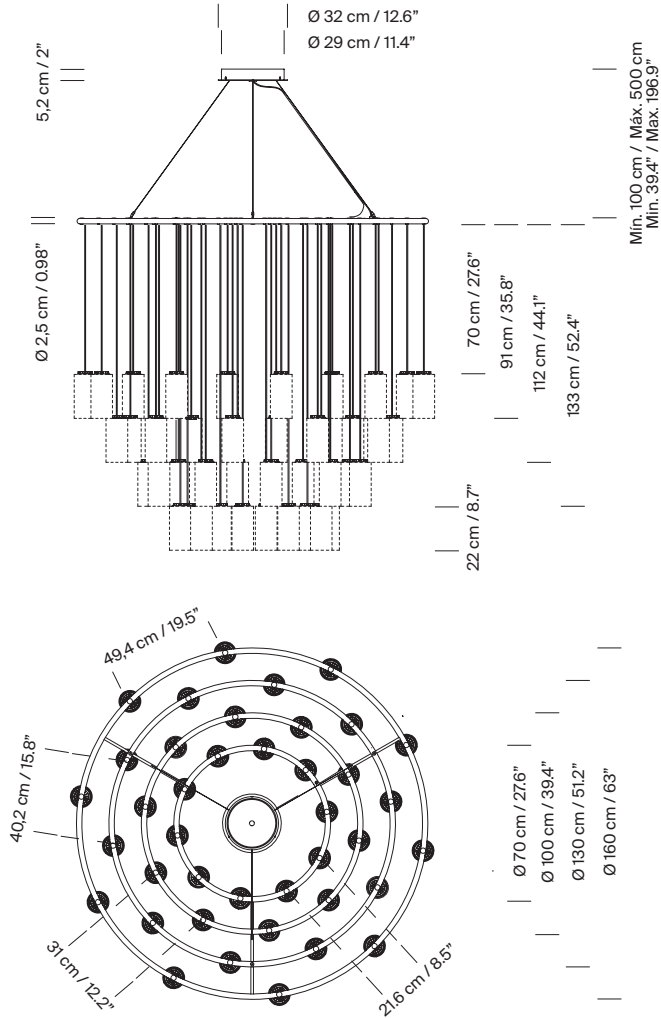

Cirio Chandelier

Antoni Arola. 2015
Pendant lamps

Model C: Cirio Chandelier L

Direct cable to canopy