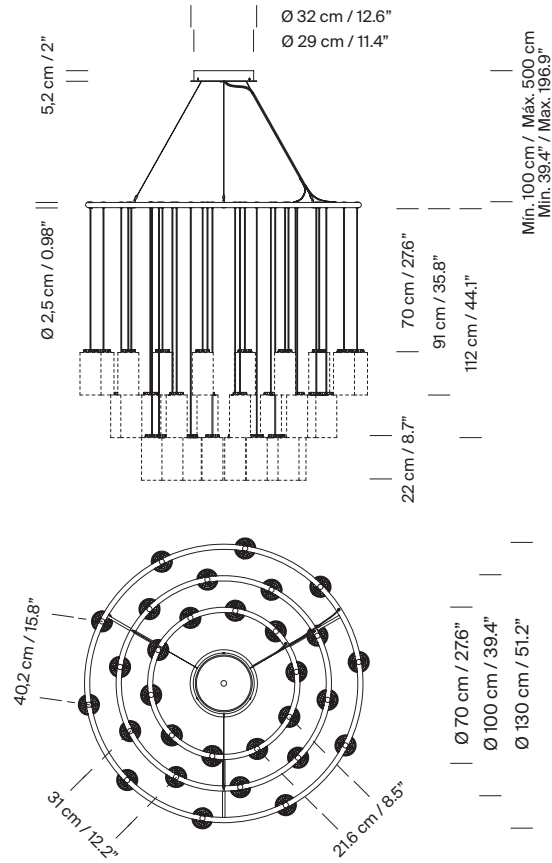

Cirio Chandelier

Antoni Arola. 2015
Pendant lamps

Model B: Cirio Chandelier M

Direct cable to canopy