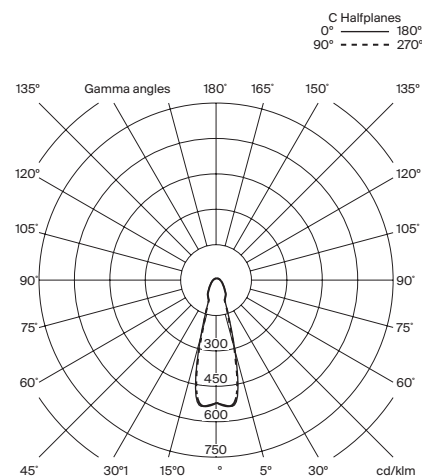

Cirio Chandelier

Antoni Arola. 2015
Pendant lamps

Technical information:

Light source included (dimmable):
LED module

Rated input wattage (LED capsule): 5,7 W
Operating current: 530 mA
CCT: 2.700 K
CRI: 90
Lifetime: 40.000 h

(A)

Rated input wattage: 114 W
Luminous flux:
Porcelain 3.280 lm
Glass 11.180 lm
Brass 3.520 lm

(B)

Rated input wattage: 171 W
Luminous flux:
Porcelain 4.920 lm
Glass 16.770 lm
Brass 5.280 lm

(C)

Rated input wattage: 228 W
Luminous flux:
Porcelain 6.560 lm
Glass 22.360 lm
Brass 7.040 lm

Built-in adjustable LED.
Lamp suitable for dimming 1-10V. / DALI.
Not included external dimmer switch 1-10V. / DALI
Lamp suitable only for indoor use.

Input voltage: 120 ~ 277 Vac.
(50 Hz / 60 Hz). According to destination.

White porcelain lampshade