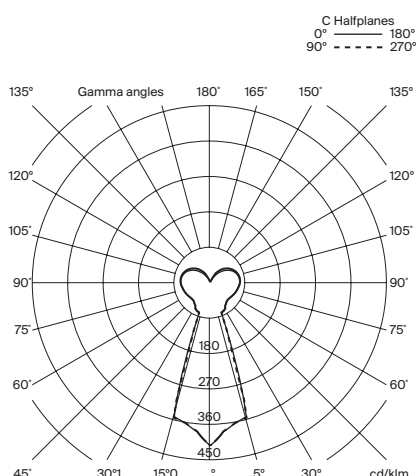

White opal glass lampshade