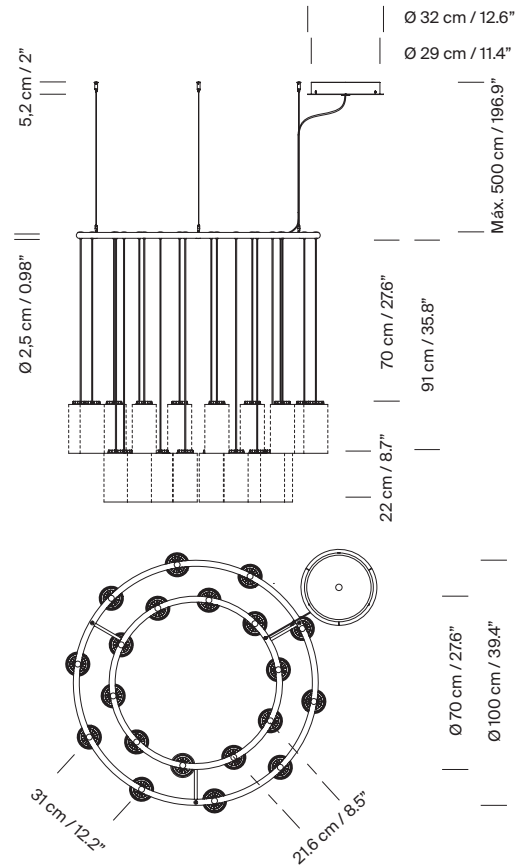

(A)  $\varnothing$  100 cm / 39.4" for 20 lampshades

(B)  $\varnothing$  130cm / 51.2" for 30 lampshades

(C)  $\varnothing$  160 cm / 63" for 40 lampshades

Adjustable black metallic circular canopy + equipment.

## Model A: Cirio Chandelier S

Direct cable to canopy

Direct cable to ceiling