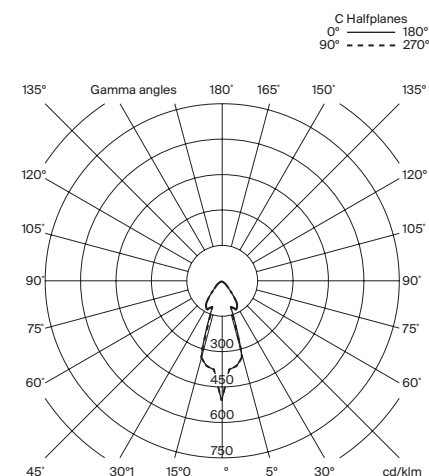

Brass lampshade

Regulations:

European version
UNE-EN 60598
UNE-EN 55015
UNE-EN 62031
UNE-EN 61000-3-2
UNE-EN 60529
UNE-EN 61347-2-13

American version
Dry and damp location
UL-1598
UL-8750
E-336377

Maintenance:

Clean with a smooth cloth. Do not use ammonia, solvents or abrasive cleaning products.

Others:

The lamp is delivered in different packages.
The assembly instructions are delivered with the product.