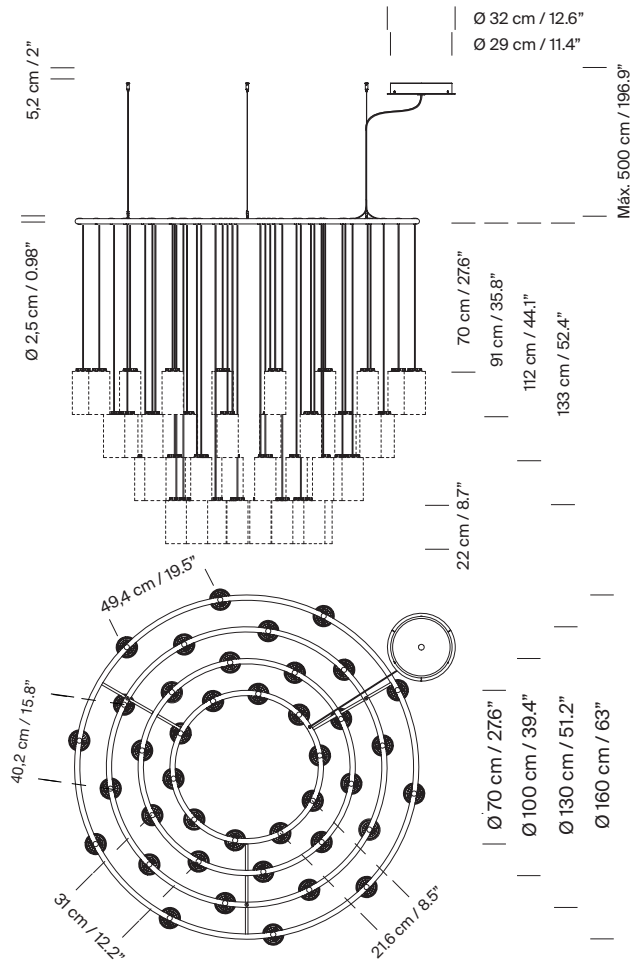

Cirio Chandelier

Antoni Arola. 2015
Pendant lamps

Model C: Cirio Chandelier L

Direct cable to ceiling

Collection:

Pendant lamps

Wall lamps