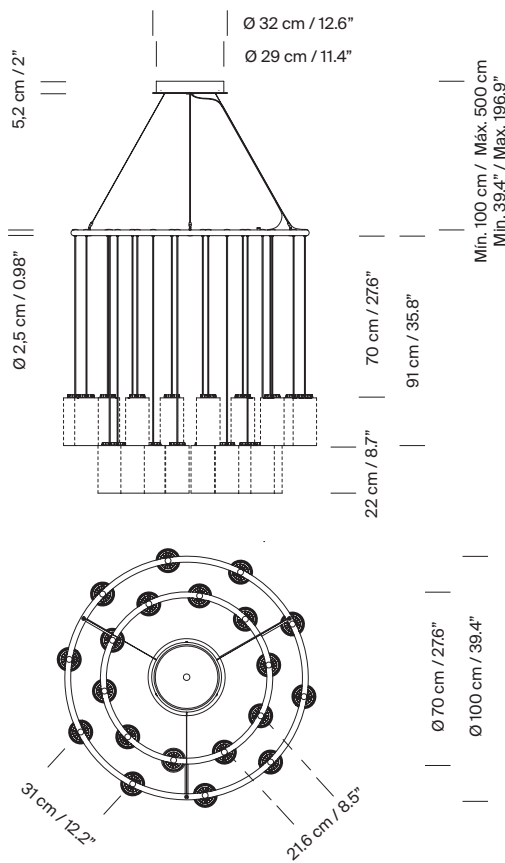

Cirio Chandelier

Antoni Arola. 2015
Pendant lamps

Model: Lampshades

White porcelain

White opal glass

Brass

Model A: Cirio Chandelier S

Direct cable to canopy